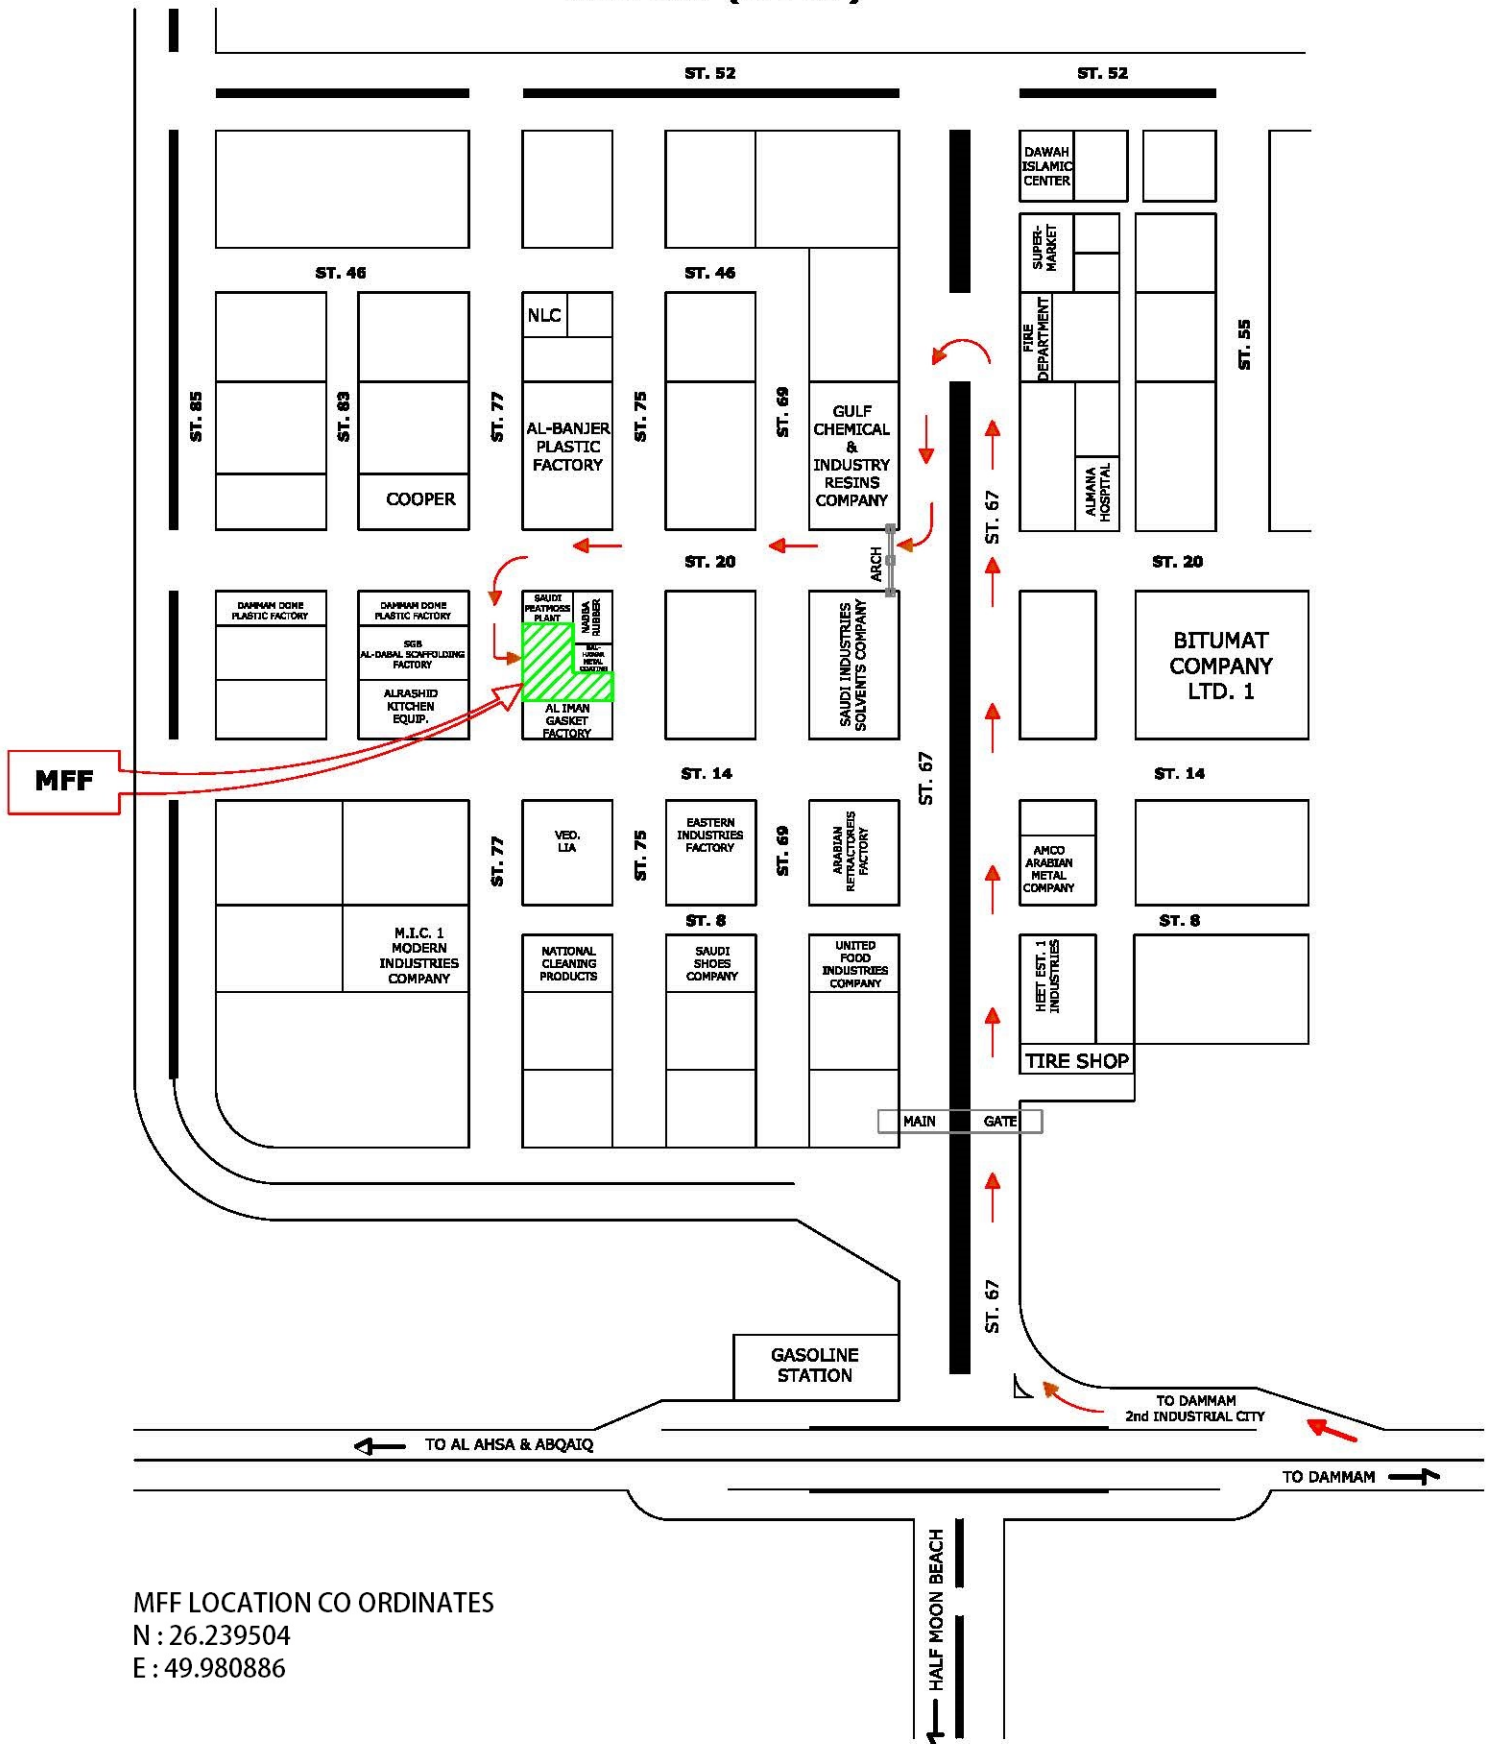

LOCATION MAP CHILDREN'S PRODUCTS & METAL FABRICATION FACTORY (CPMFF)

MFF LOCATION CO ORDINATES
 N : 26.239504
 E : 49.980886